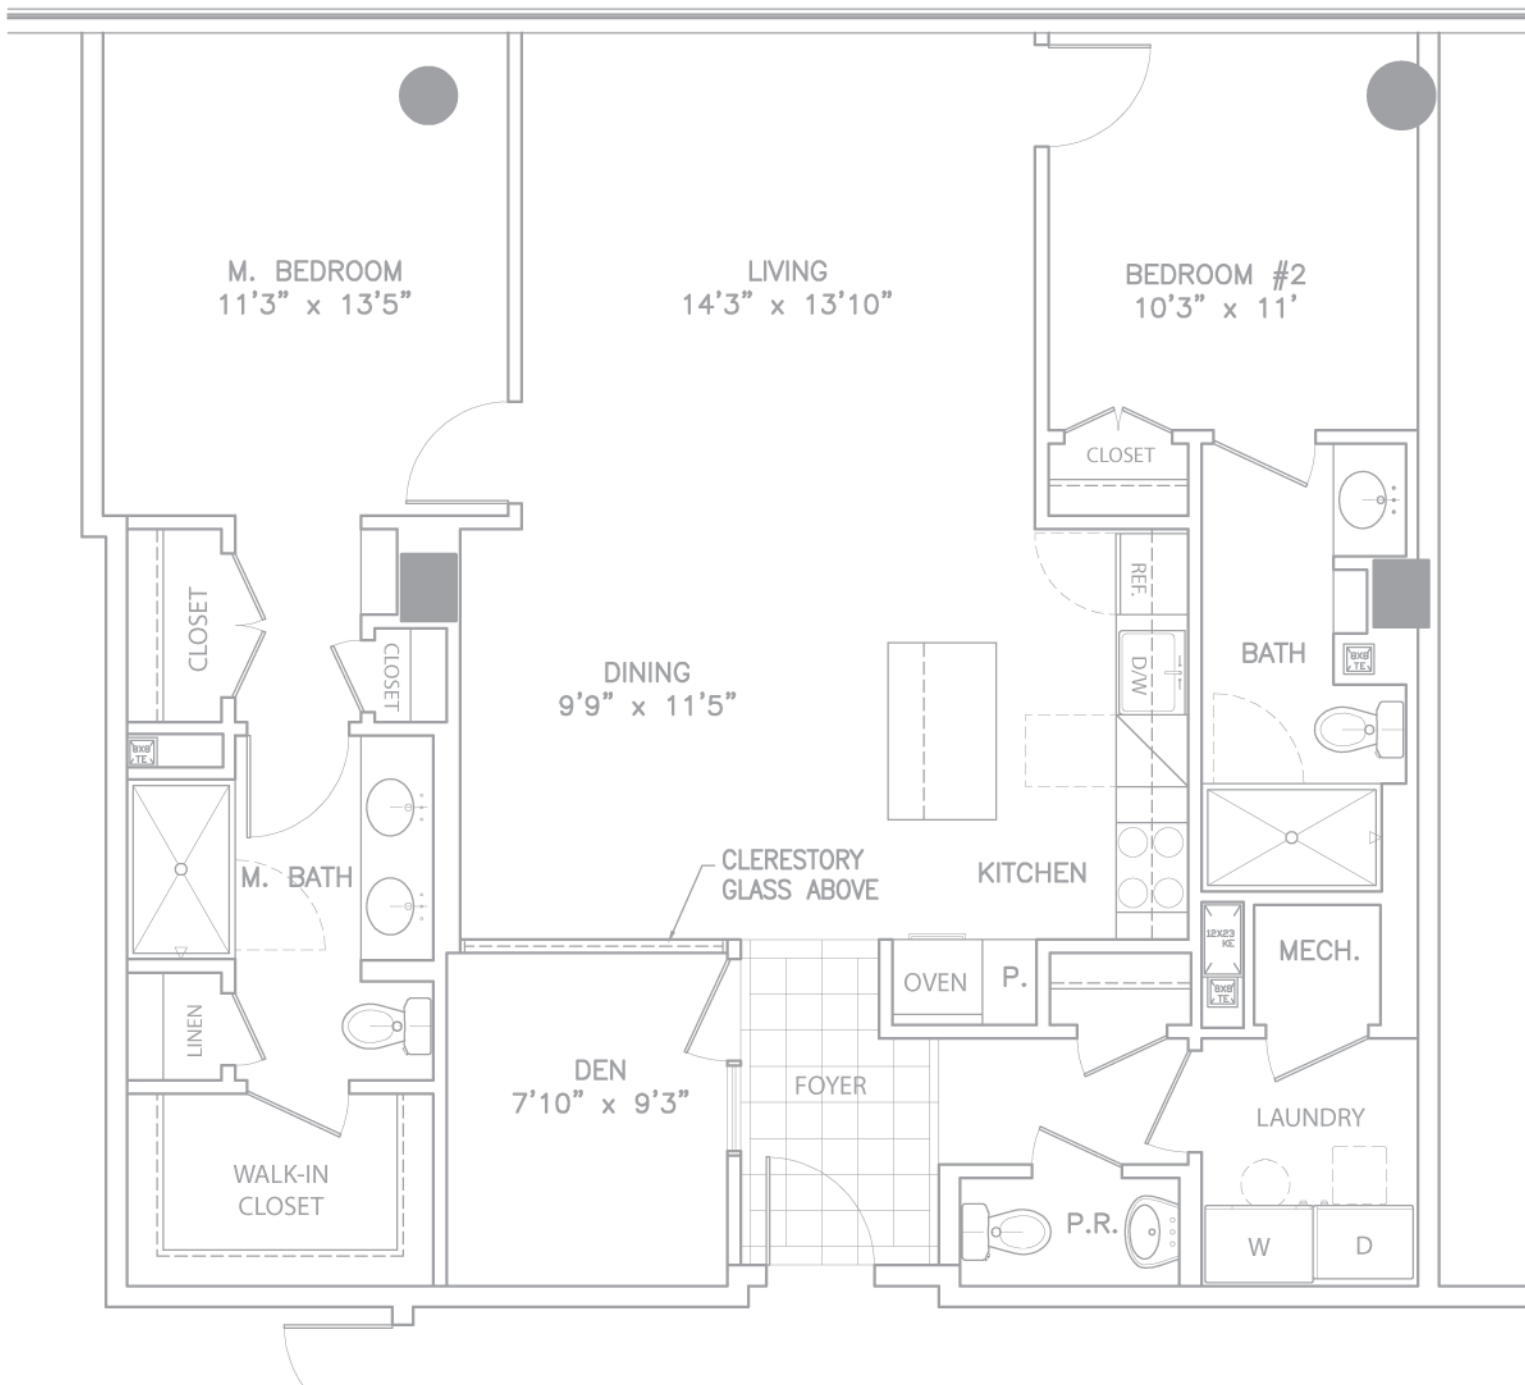

The Vivaldi-A
2 Bedroom with Den, 2.5 Bath
1,301 Square Feet
[Download PDF](#)

Renderings and Floorplans are depicted for illustrative purposes only. Details and dimensions may differ from actual plans. Some architectural features which appear may be optional. Check with your sales associate for further details. Adagio reserves the right to make changes without prior notice.