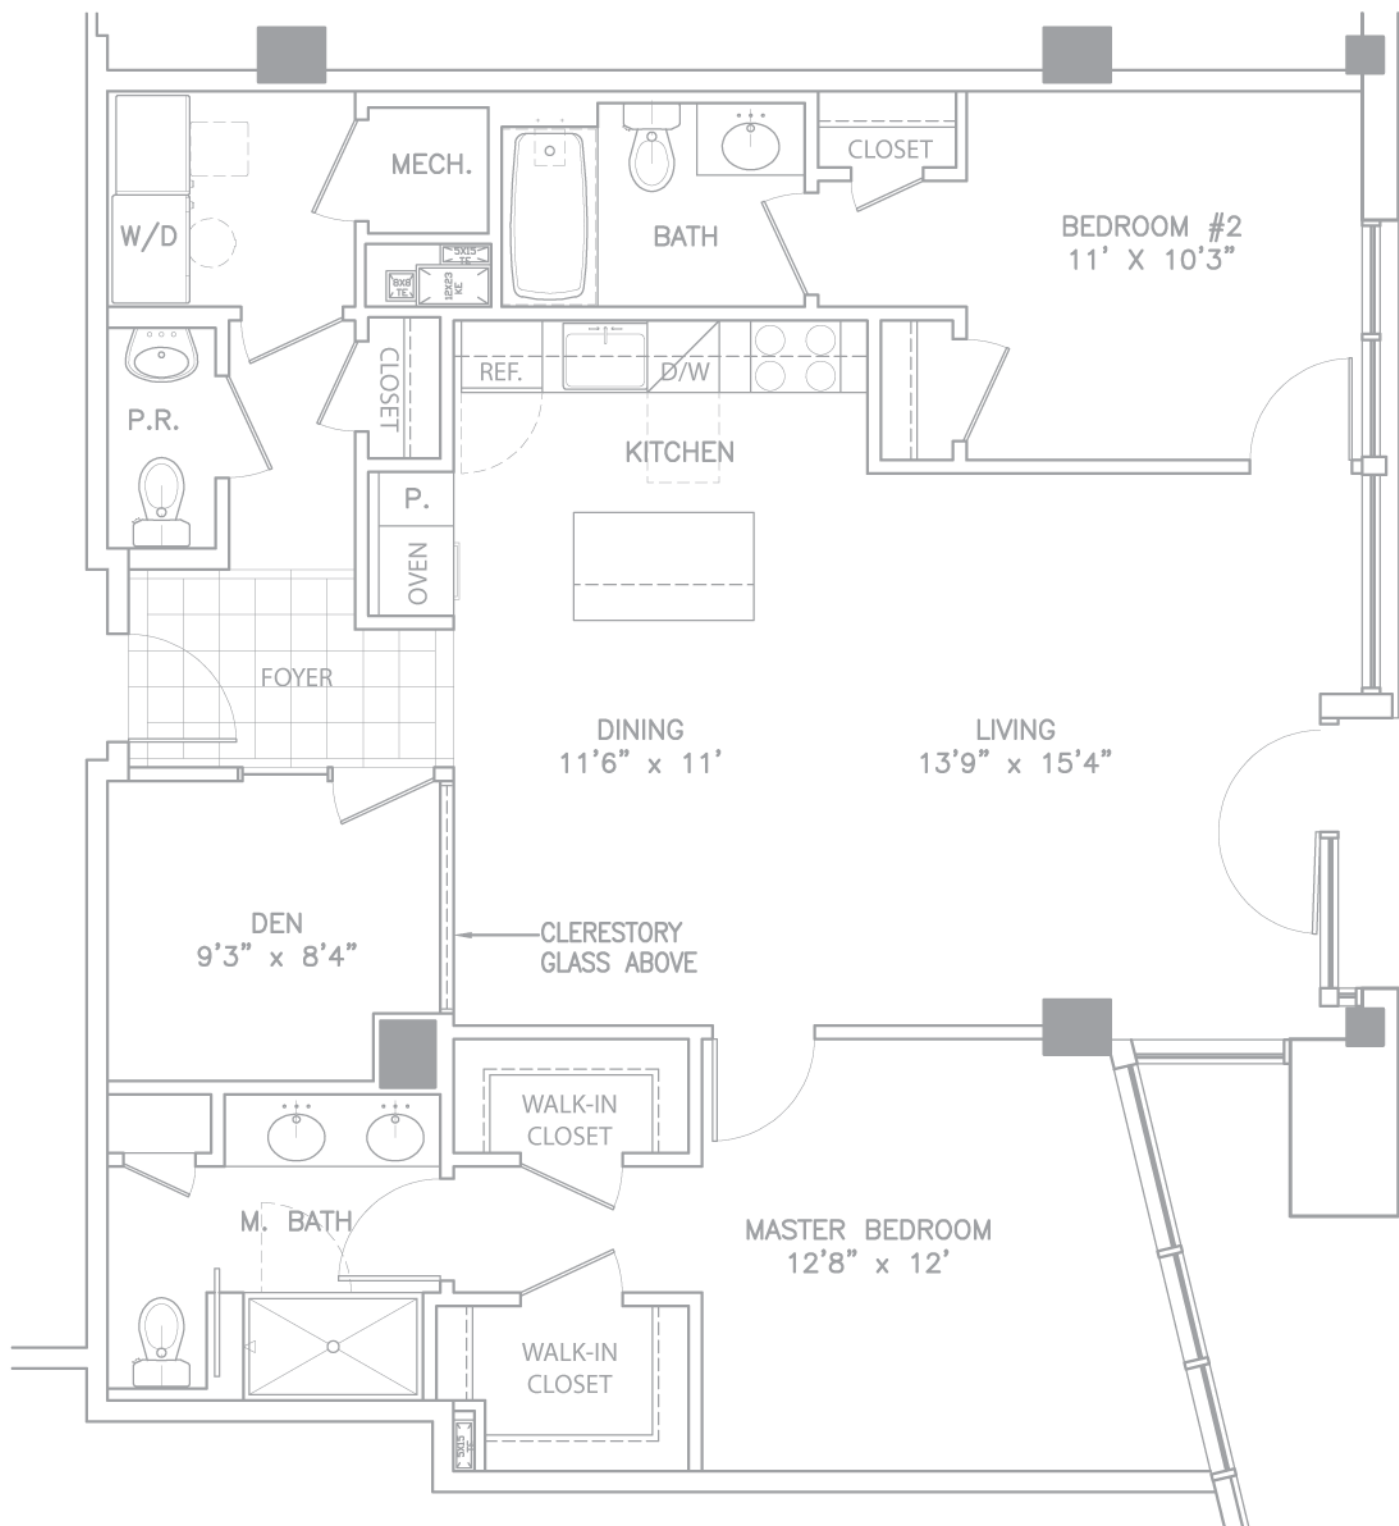

The Verdi  
2 Bedroom with Den, 2.5 Bath  
1,282 Square Feet  
[Download PDF](#)

Renderings and Floorplans are depicted for illustrative purposes only. Details and dimensions may differ from actual plans. Some architectural features which appear may be optional. Check with your sales associate for further details. Adagio reserves the right to make changes without prior notice.