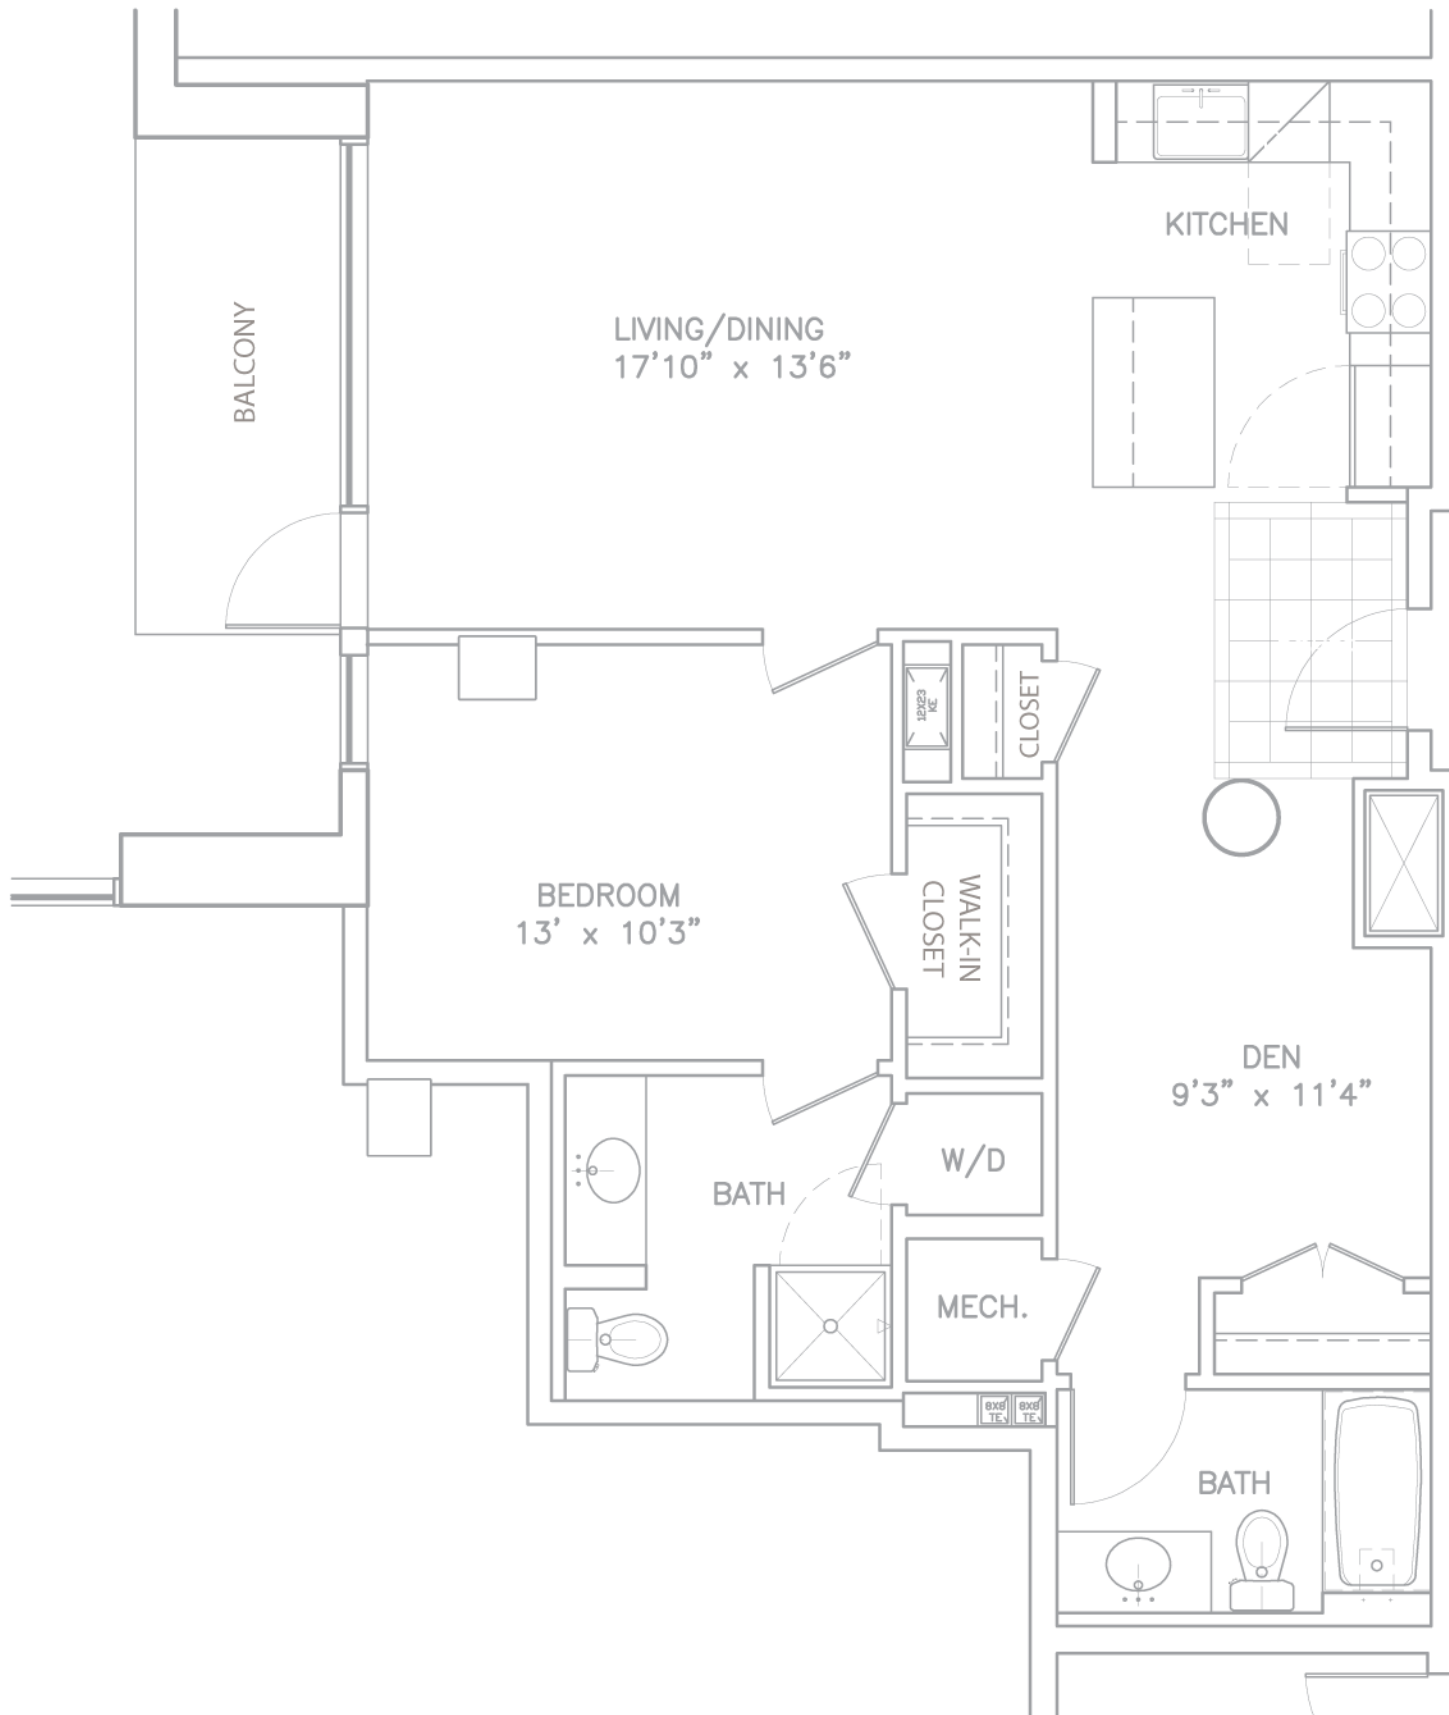

The Strauss
1 Bedroom with Den, 2 Bath
896 Square Feet
[Download PDF](#)

Renderings and Floorplans are depicted for illustrative purposes only. Details and dimensions may differ from actual plans. Some architectural features which appear may be optional. Check with your sales associate for further details. Adagio reserves the right to make changes without prior notice.