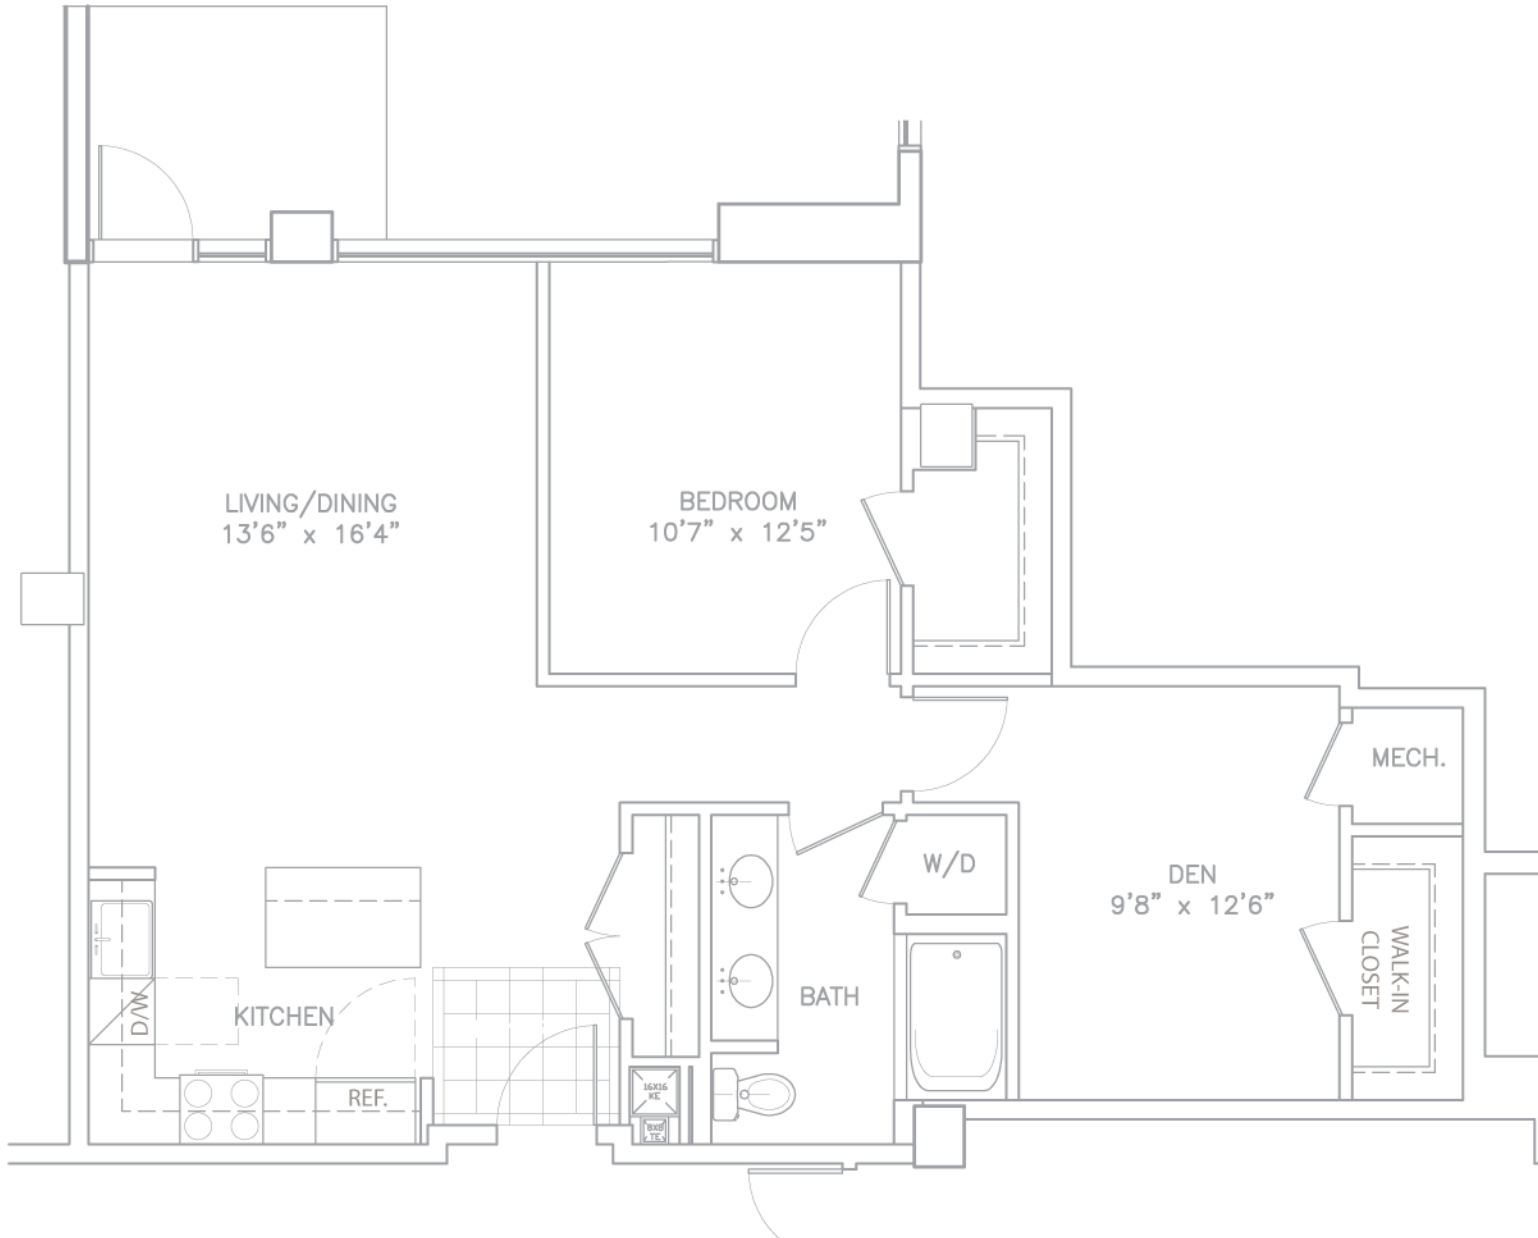

The Bach  
1 Bedroom with Den, 1 Bath  
940 Square Feet  
[Download PDF](#)

Renderings and Floorplans are depicted for illustrative purposes only. Details and dimensions may differ from actual plans. Some architectural features which appear may be optional. Check with your sales associate for further details. Adagio reserves the right to make changes without prior notice.